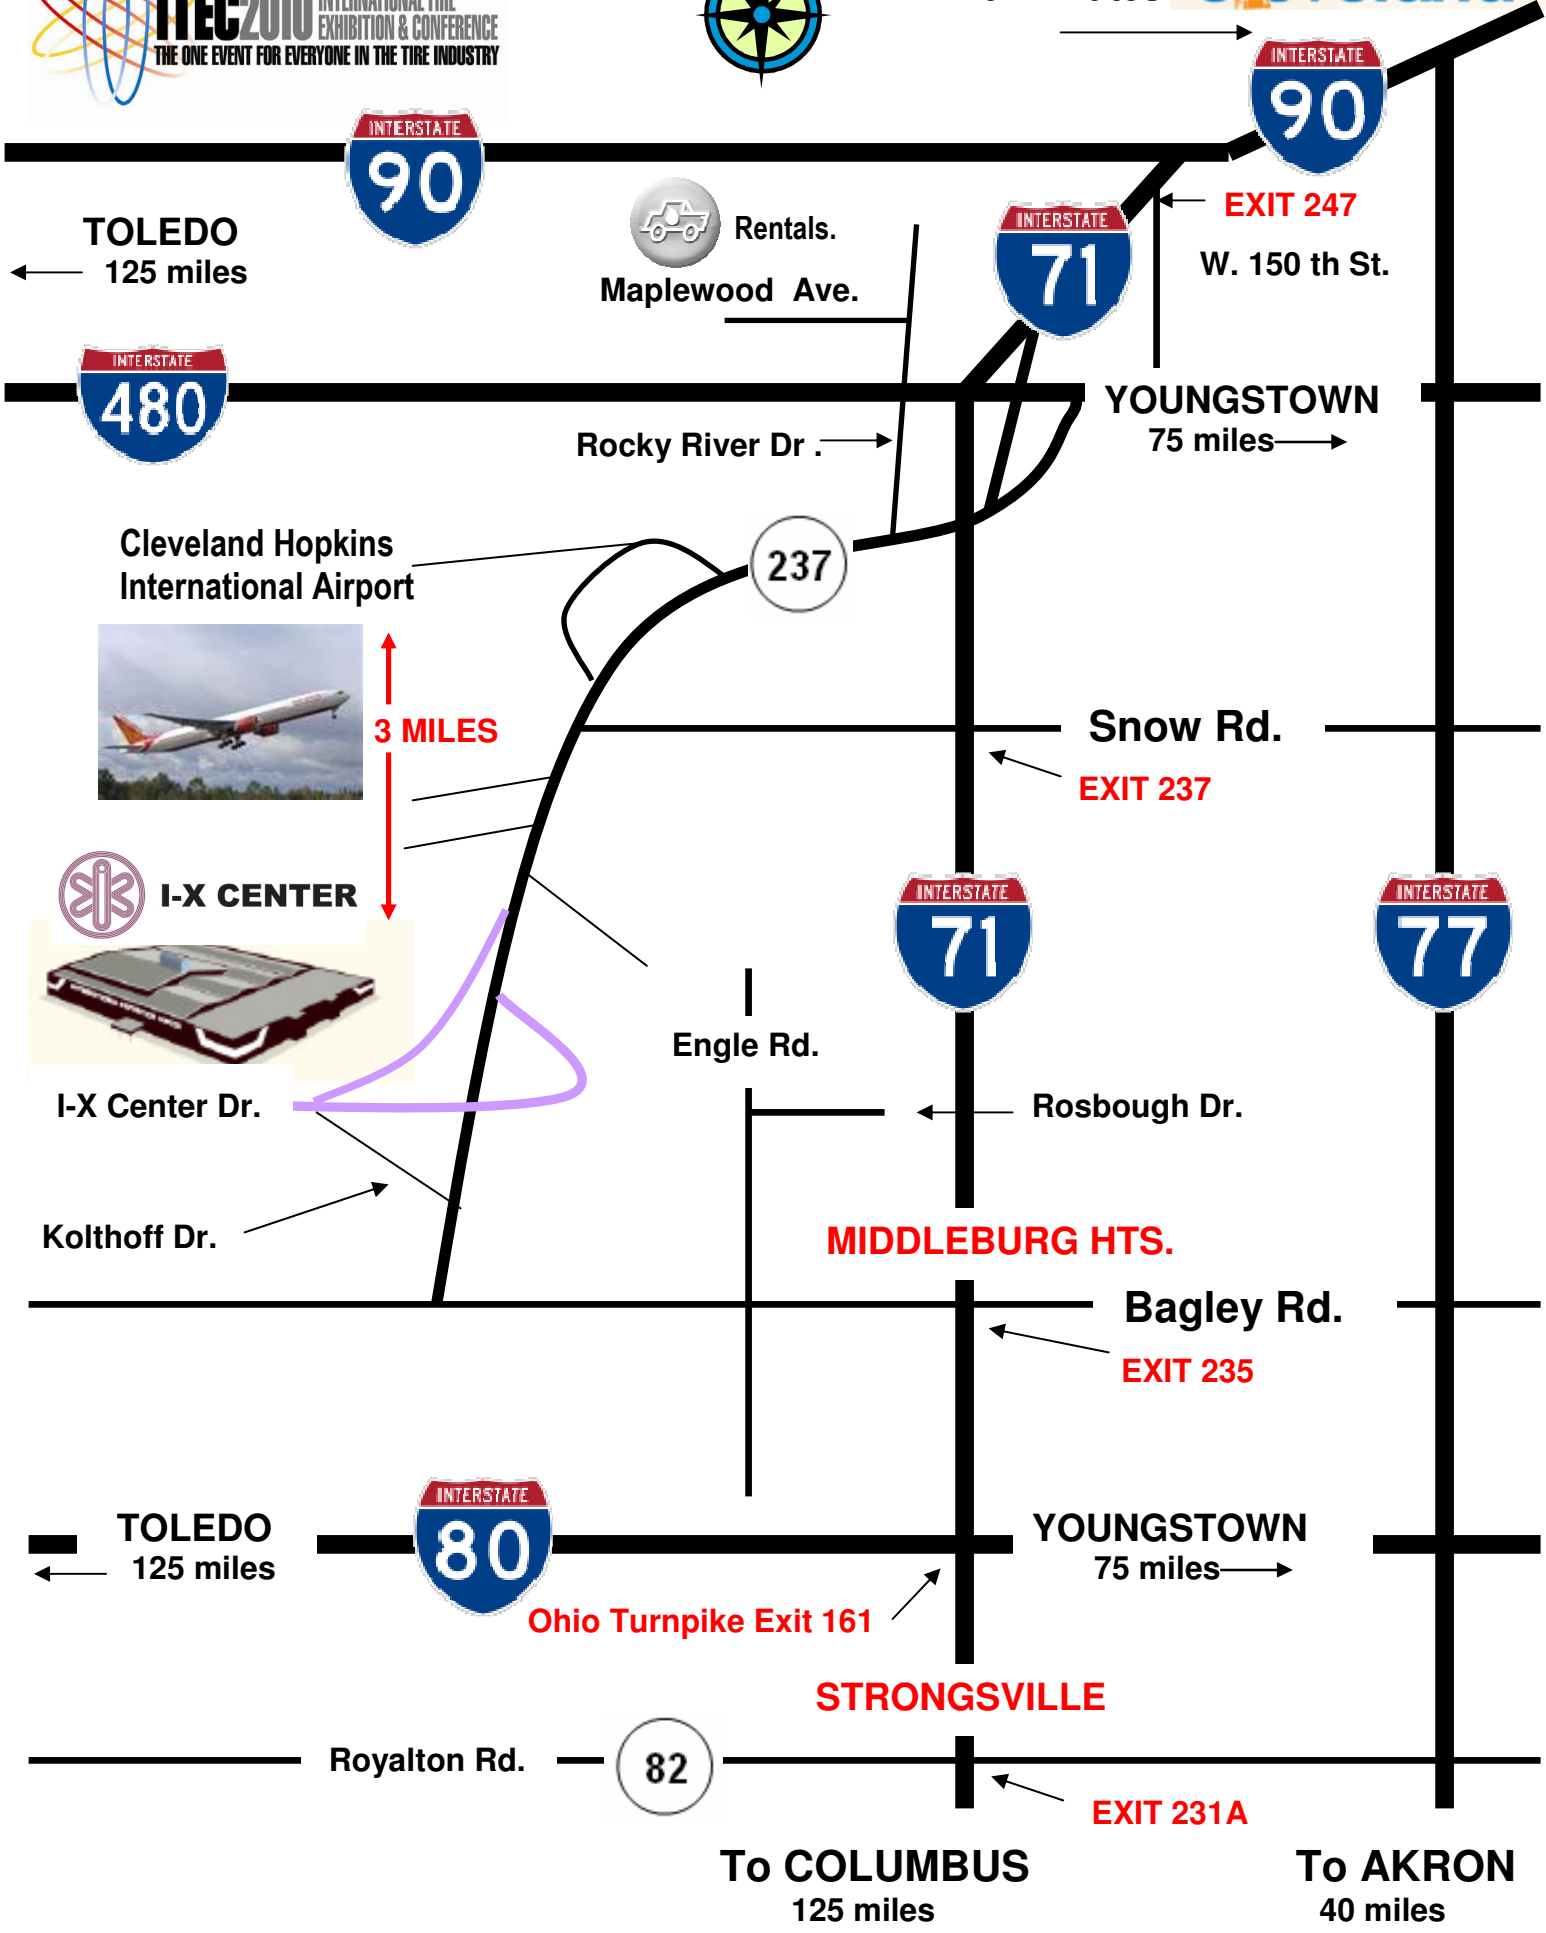

Downtown,
20 minutes

TOLEDO
← 125 miles

Rentals.
Maplewood Ave.

EXIT 247
W. 150 th St.

YOUNGSTOWN
75 miles →

Cleveland Hopkins
International Airport

3 MILES

I-X CENTER

I-X Center Dr.

Kolthoff Dr.

Snow Rd.
EXIT 237

Engle Rd.

Rosbough Dr.

MIDDLEBURG HTS.

Bagley Rd.
EXIT 235

TOLEDO
← 125 miles

Ohio Turnpike Exit 161

YOUNGSTOWN
75 miles →

STRONGSVILLE

Royalton Rd.

82

EXIT 231A

To COLUMBUS
125 miles

To AKRON
40 miles