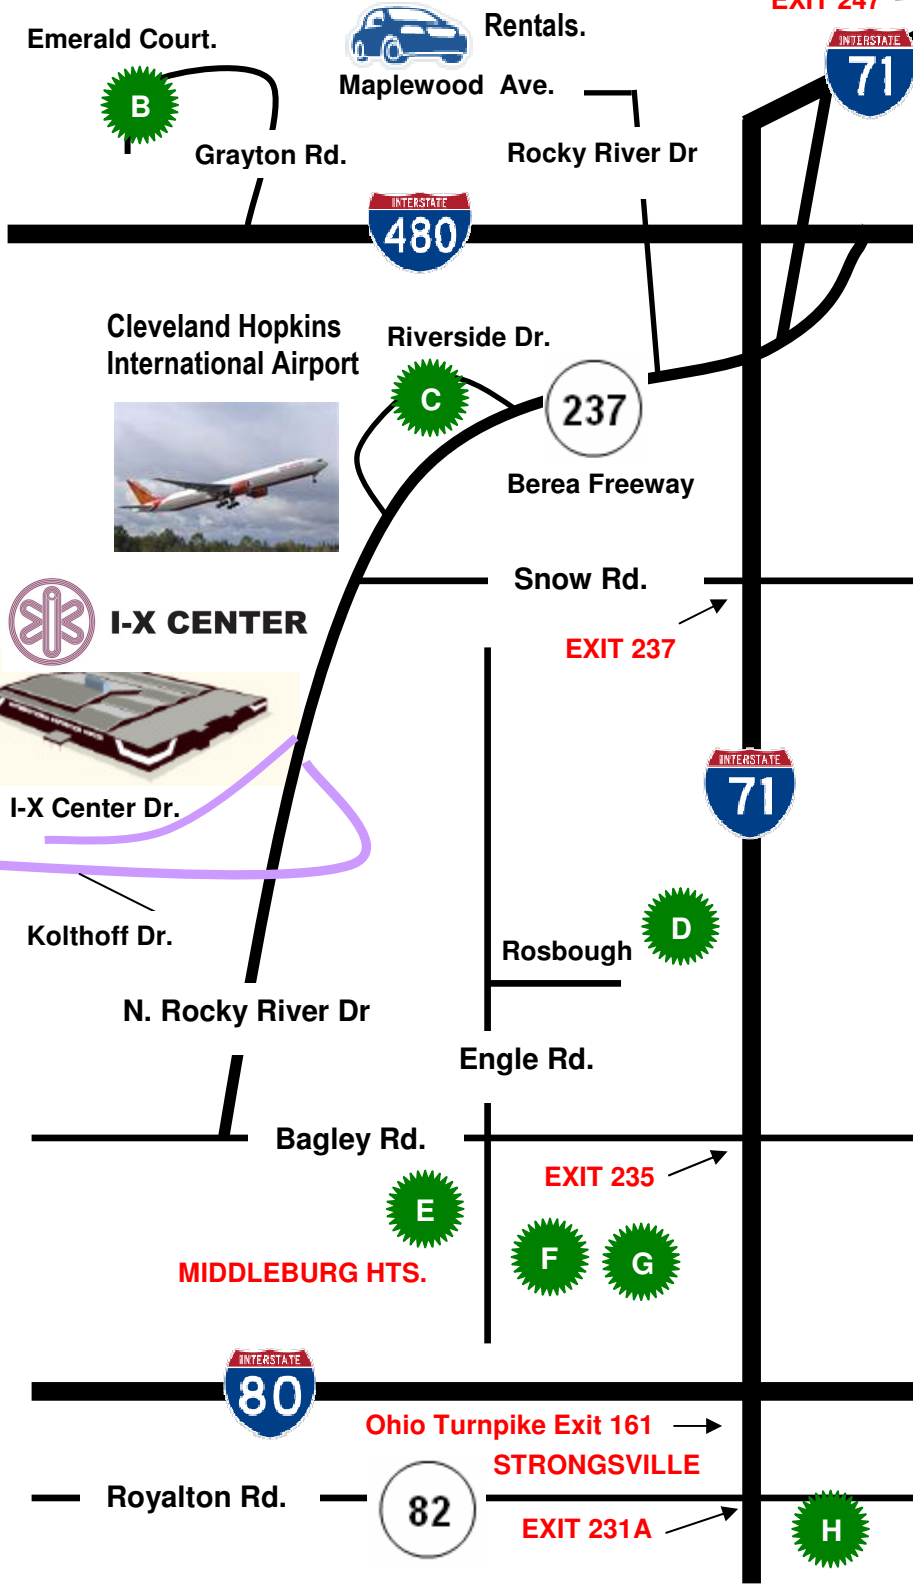

**POSITIVELY cleveland**  
20 - 25 minutes from I-X Center

- 5 - 10 Minutes from I-X Center**
- A** 4277 W. 150 th St **Marriott**
  - B** - 4900 Emerald Court **Hilton Garden Inn**
  - C** - 5300 Riverside Dr. **Sheraton HOTELS & RESORTS**
  - D** - 17550 Rosbough Dr. **Comfort Inn**
  - E** - 7230 Engle Rd.. **CROWNE PLAZA HOTELS & RESORTS**
  - F** - 7325 Engle Rd. **TownePlace Suites**
  - G** - 7345 Engle Rd. **COURTYARD**
- 10 - 12 Minutes from I-X Center**
- H** - 15471 Royalton Rd. **Holiday Inn**
- Downtown Hotels**
- I** - 127 Public Square **Marriott at Key Center**
  - J** - 420 Superior Ave. **HYATT REGENCY**
  - K** - 24 Public Square **RENAISSANCE CLEVELAND HOTEL**
  - L** - 1515 W. 3<sup>rd</sup> St. **THE RITZ-CARLTON**